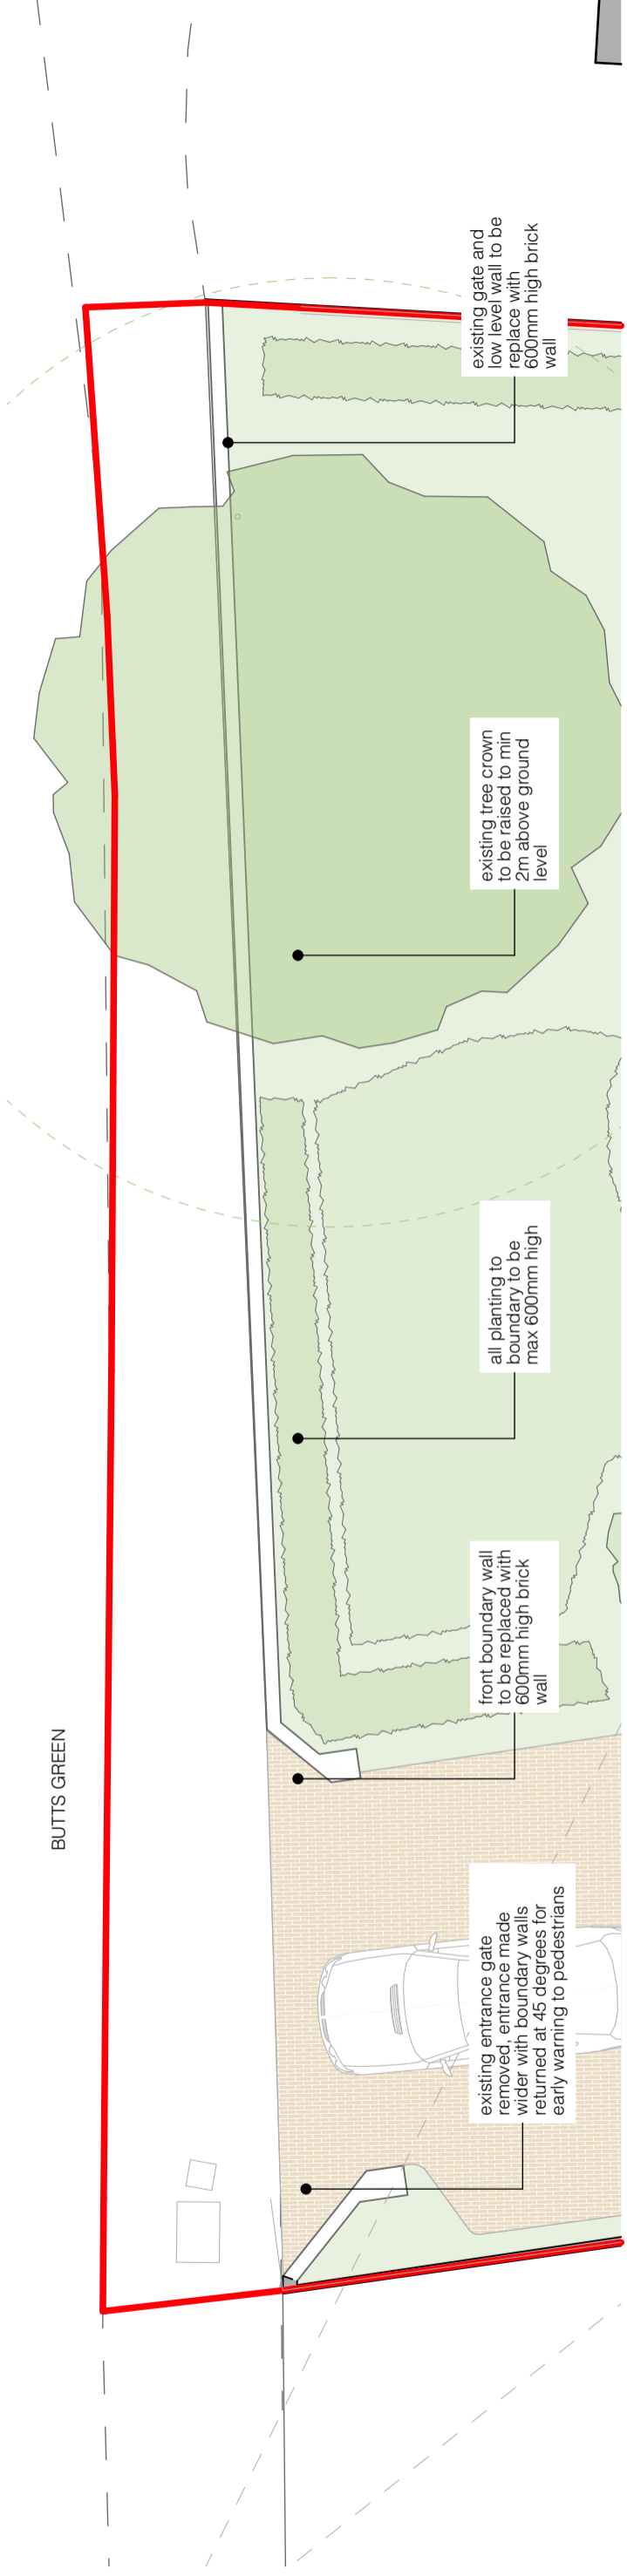

Site Entrance (Vision Splays) 1:250

Site Entrance 1:100

Project: Ericombe
 Address: Ericombe, Butts Green, Lockerley, Romsey, SO51 0JG
 Client: Mr M Blackledge

Drawing: Site Entrance Layout
19-006 - AMD - XX - XX - DR - A - 0600 - 01
 Status: Planning AMD proj no: 19-006

rev	description	date
01	Planning Set	17/06/2023